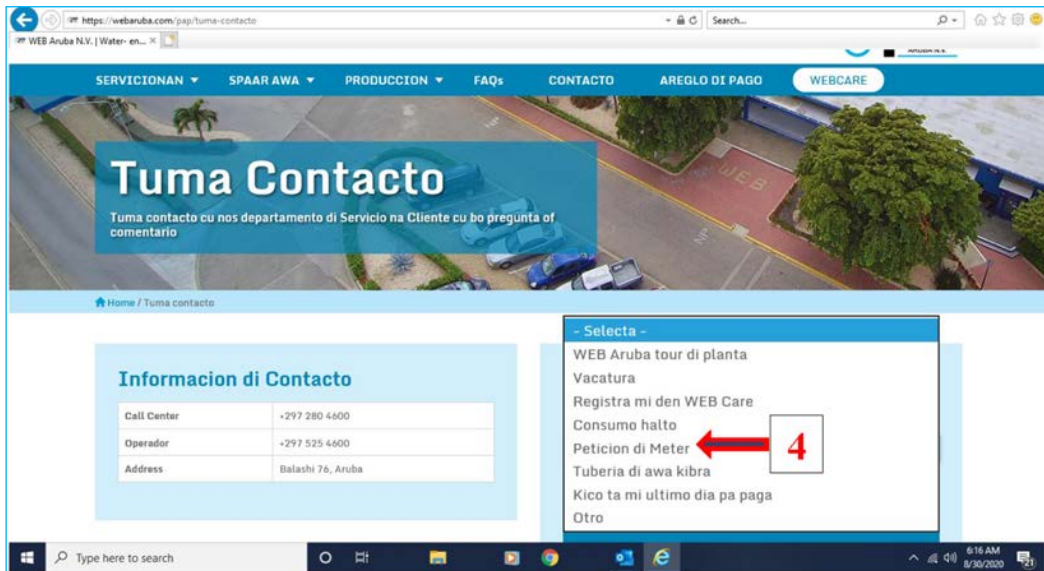

Haci Peticion pa Conexion di Meter di Awa Nobo via webaruba.com

#4 Ta habri un lista di diferente opcion, scoge pa opcion **'Peticion di Meter'**